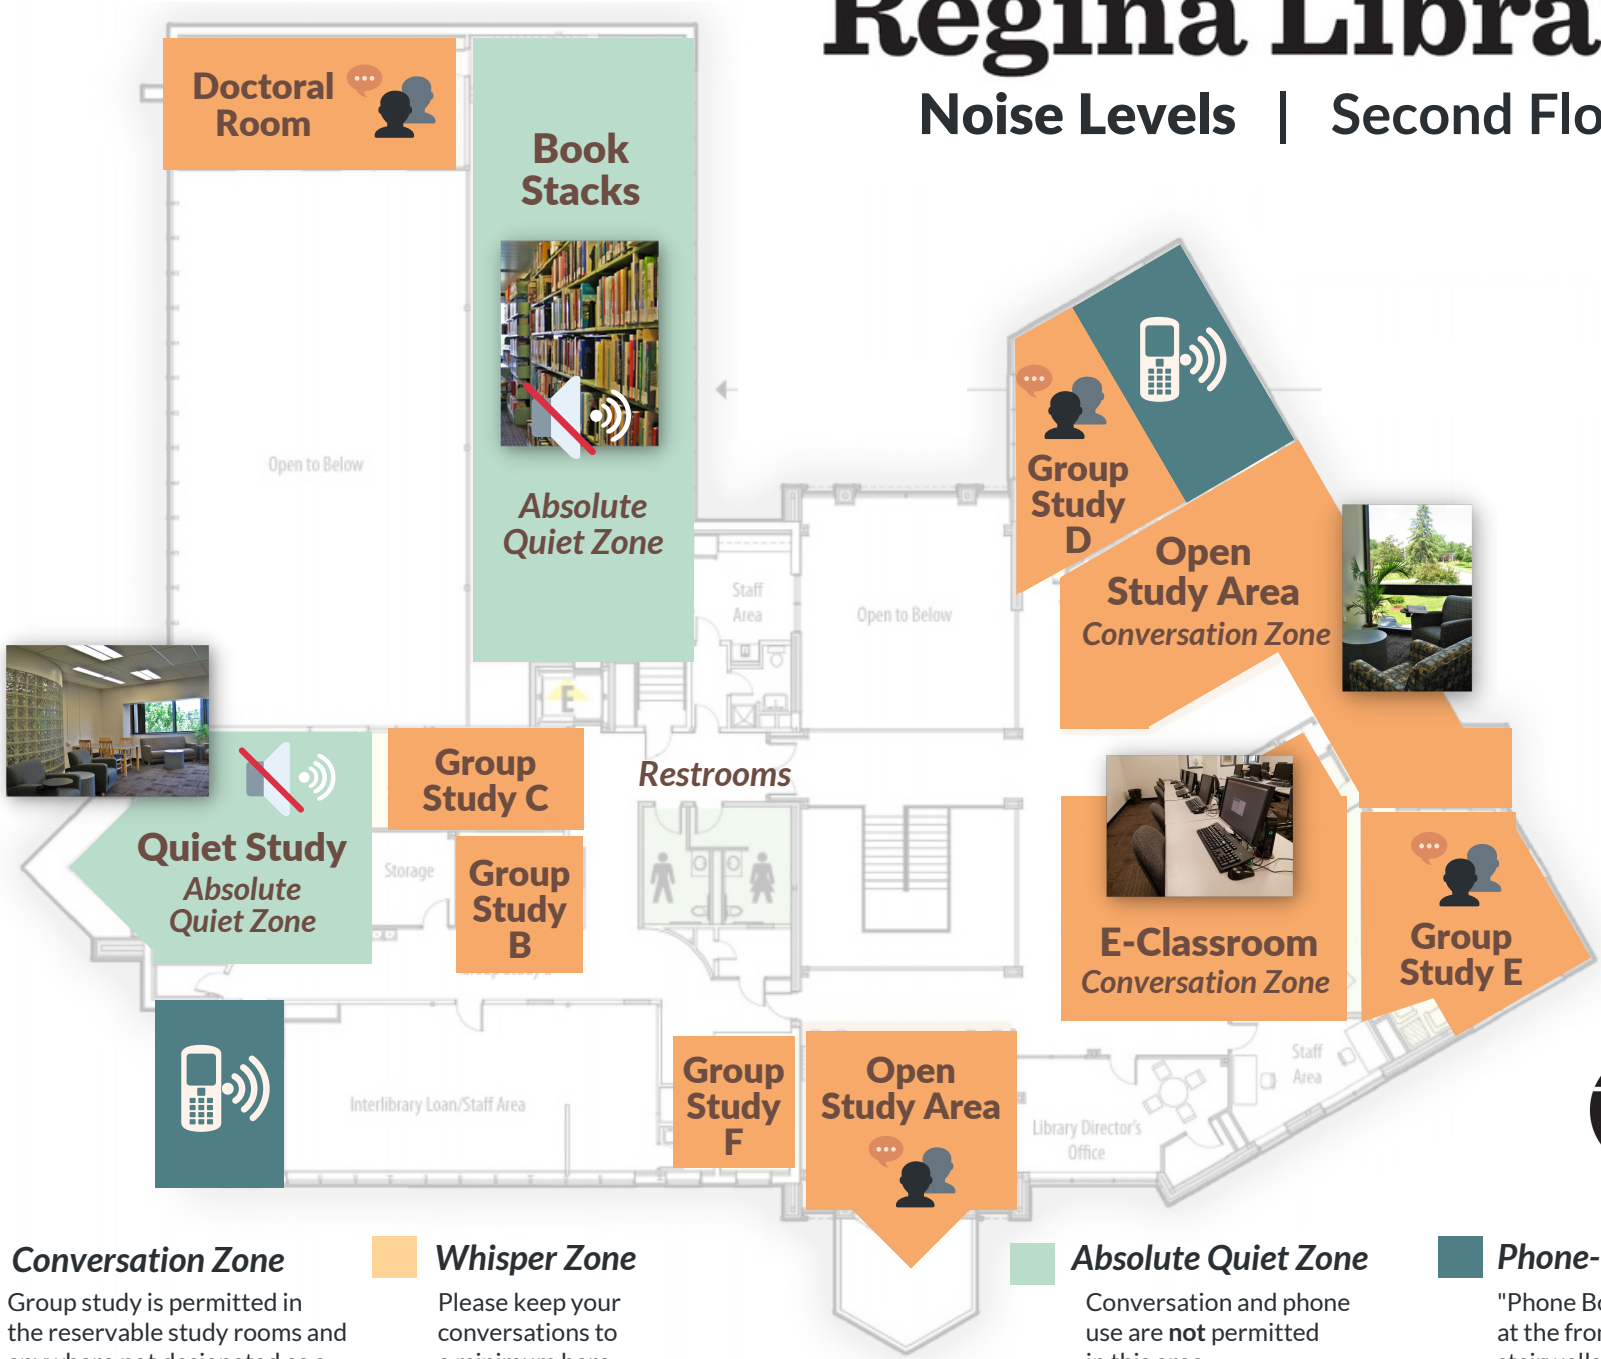

Regina Library

Noise Levels | First Floor

Welcome to Regina Library!
We offer various noise-level areas for all preferences, so you can find the best spot for you!

Conversations should be kept to a low volume throughout the library.

Whisper Zone

Please keep your conversations to a minimum here.

Absolute Quiet Zone

Conversation and phone use are **not** permitted in this area.

Phone-Friendly Zone

"Phone Booth" areas are located at the front entrance, in enclosed stairwells, and in the Library Café.

Regina Library

Noise Levels | Second Floor

Conversation Zone
Group study is permitted in the reservable study rooms and anywhere not designated as a Quiet Study zone.

Whisper Zone
Please keep your conversations to a minimum here.

Absolute Quiet Zone
Conversation and phone use are **not** permitted in this area.

Phone-Friendly Zone
"Phone Booth" areas are located at the front entrance, in enclosed stairwells, and in the Library Café.